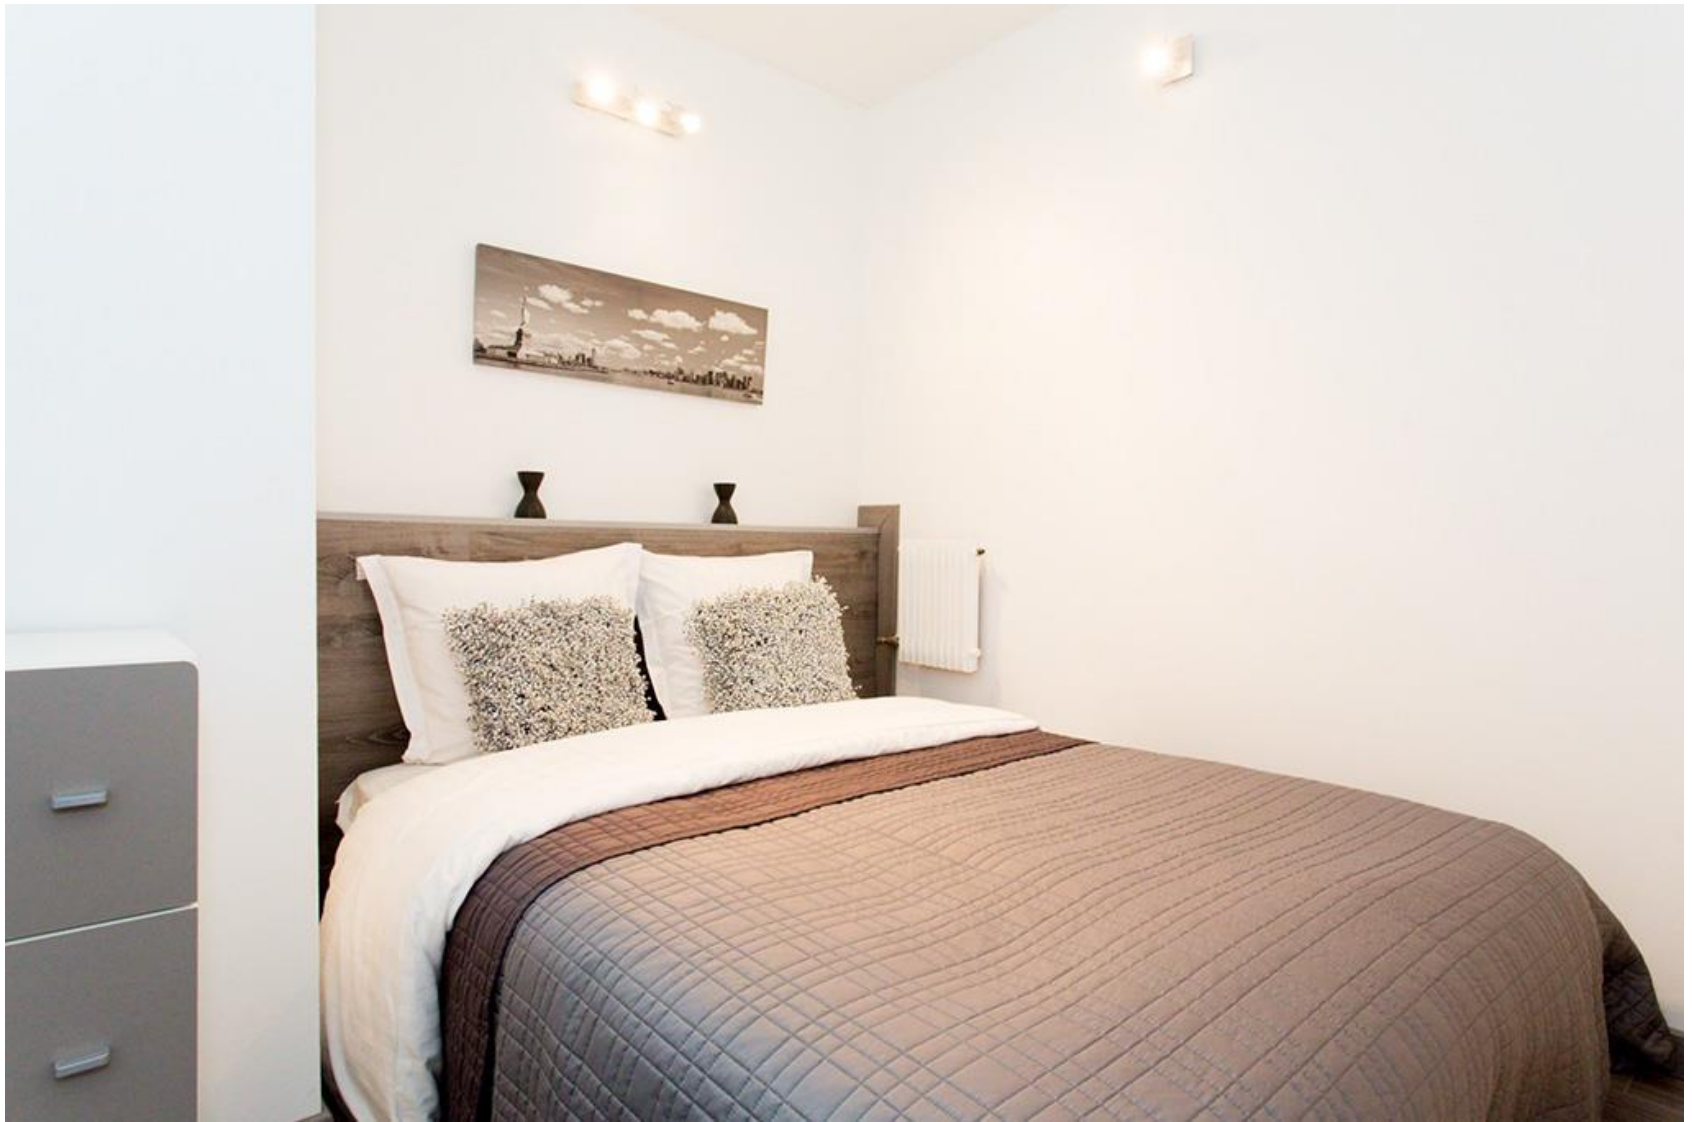

2 BEDROOMS - REF KMI 306

Located 20 meters from La Croisette, between the Carlton and Martinez, this 60sqm 2 bedrooms apartment with veranda of 10 sqm is on the 5th Floor with south orientation

The apartment comprises:

- Entrance hall
- A living room with sofa couch, flat screen TV, 2 armchairs
- The living room opens onto the veranda that is used as a dining area with a table and 6 chairs
- A US fitted kitchen: microwave, refrigerator, washing machine, oven...
- A master bedroom with a double bed, storage. The bedroom had a direct access to the veranda
 - A 2nd bedroom with a double bed and storage
 - A shower room with toilets
 - Extra guest toilets

DISTANCE PALAIS DES FESTIVALS: 10 minutes walk - **DISTANCE CROISETTES & BEACHES:** 20 meters

SLEEPING CAPACITY: 2 double beds & 1 sofa couch

ASSETS: Air conditioning // Flat screen TV in the living room // Elevator // internet

Living room

Living room

US kitchen with bar area

The veranda

2nd bedroom

Master bedroom opening onto the veranda

Shower room with toilets